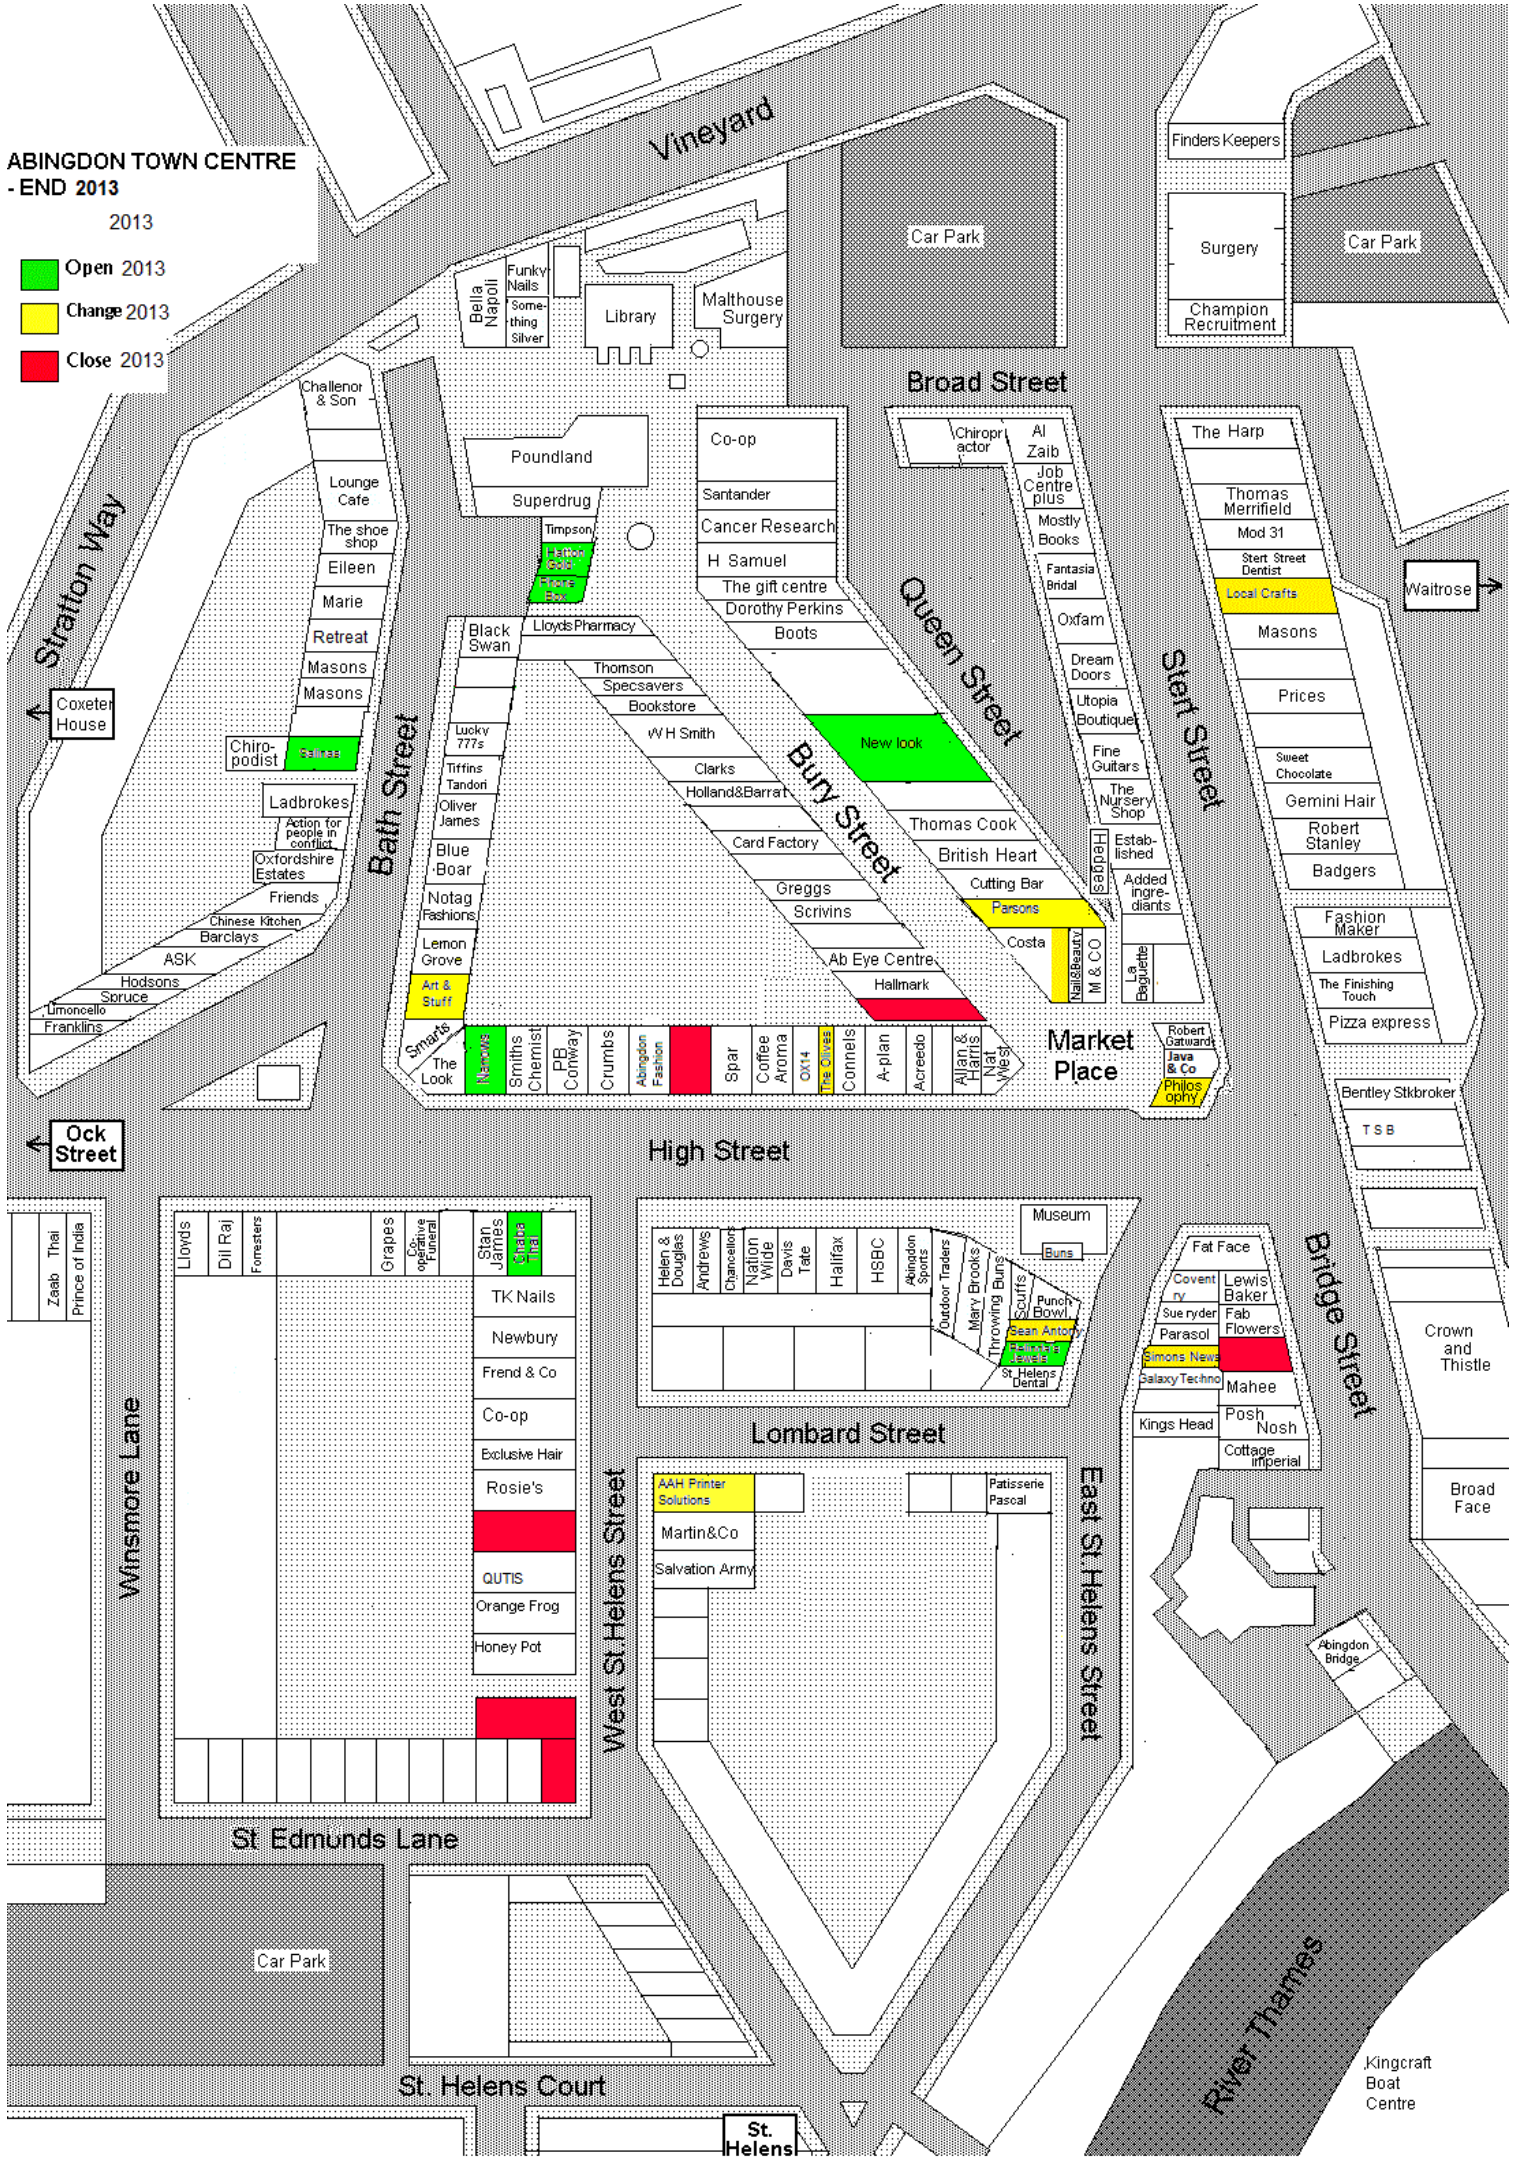

**ABINGDON TOWN CENTRE
- END 2013**

2013

- Open 2013
- Change 2013
- Close 2013

Kingcraft Boat Centre