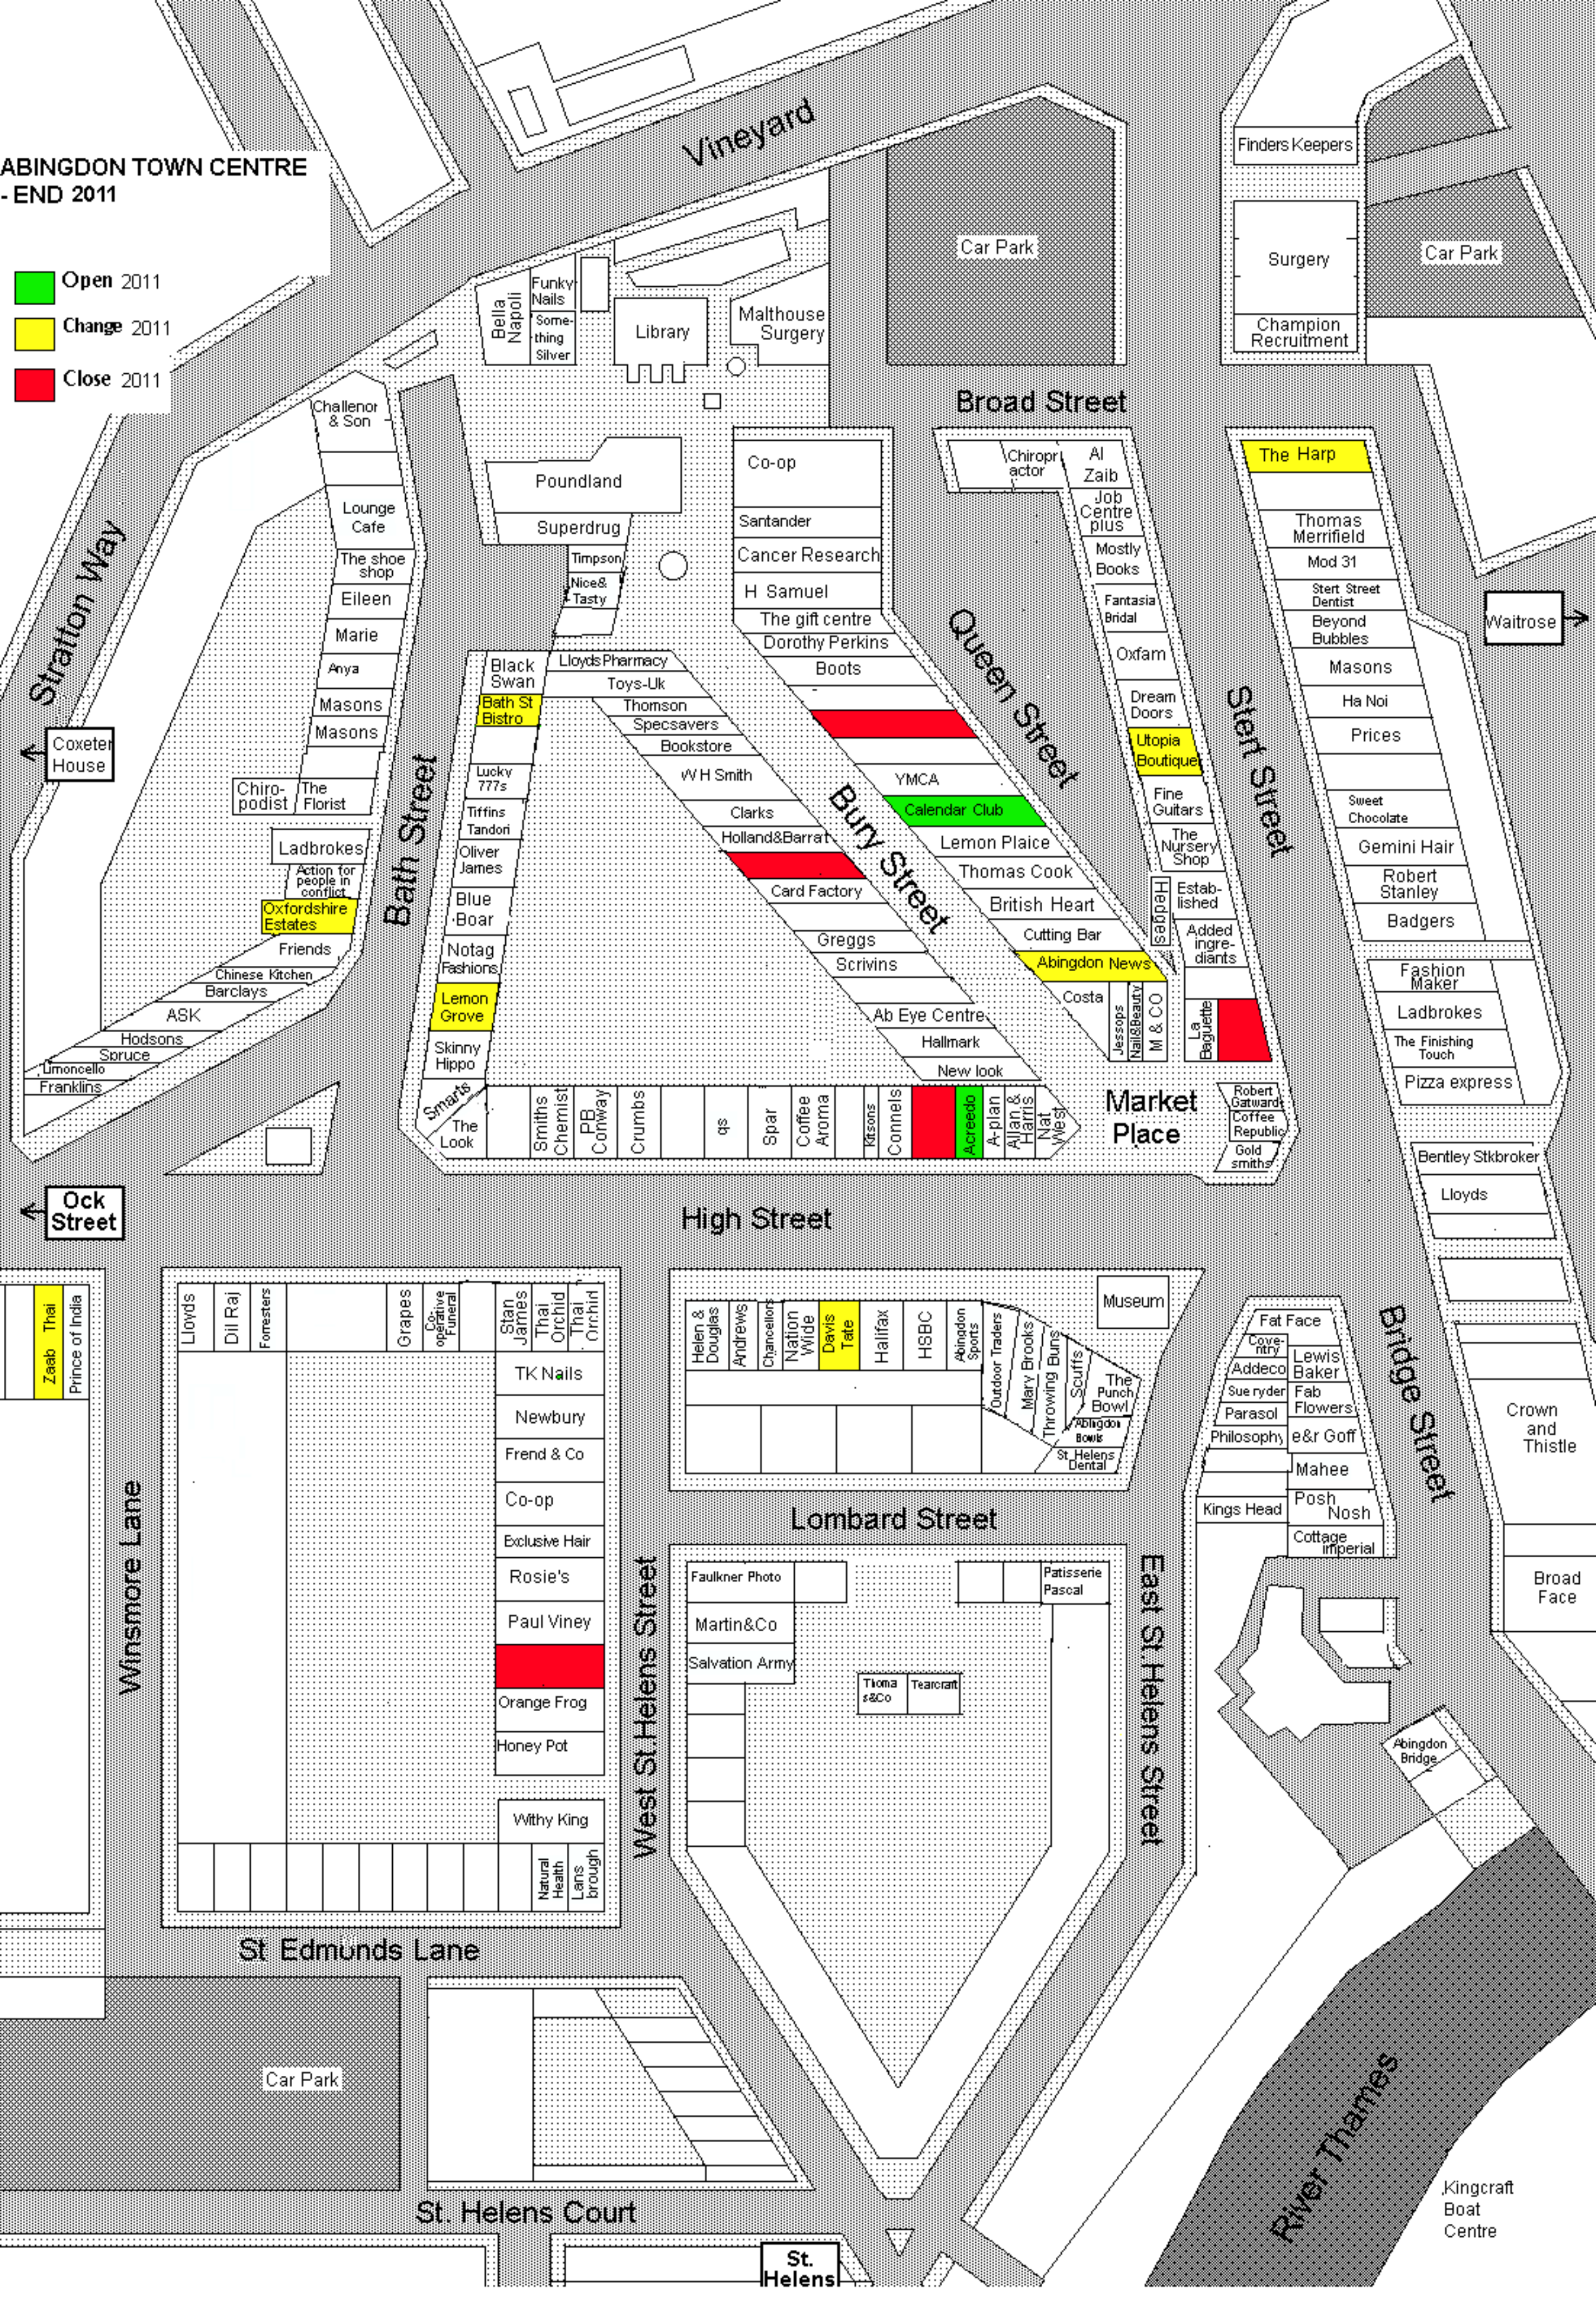

**ABINGDON TOWN CENTRE
- END 2011**

- Open 2011
- Change 2011
- Close 2011

Stratton Way
Coxeter House

Ock Street

Zaib Thei
Prince of India

Winsmore Lane

St Edmunds Lane

Car Park