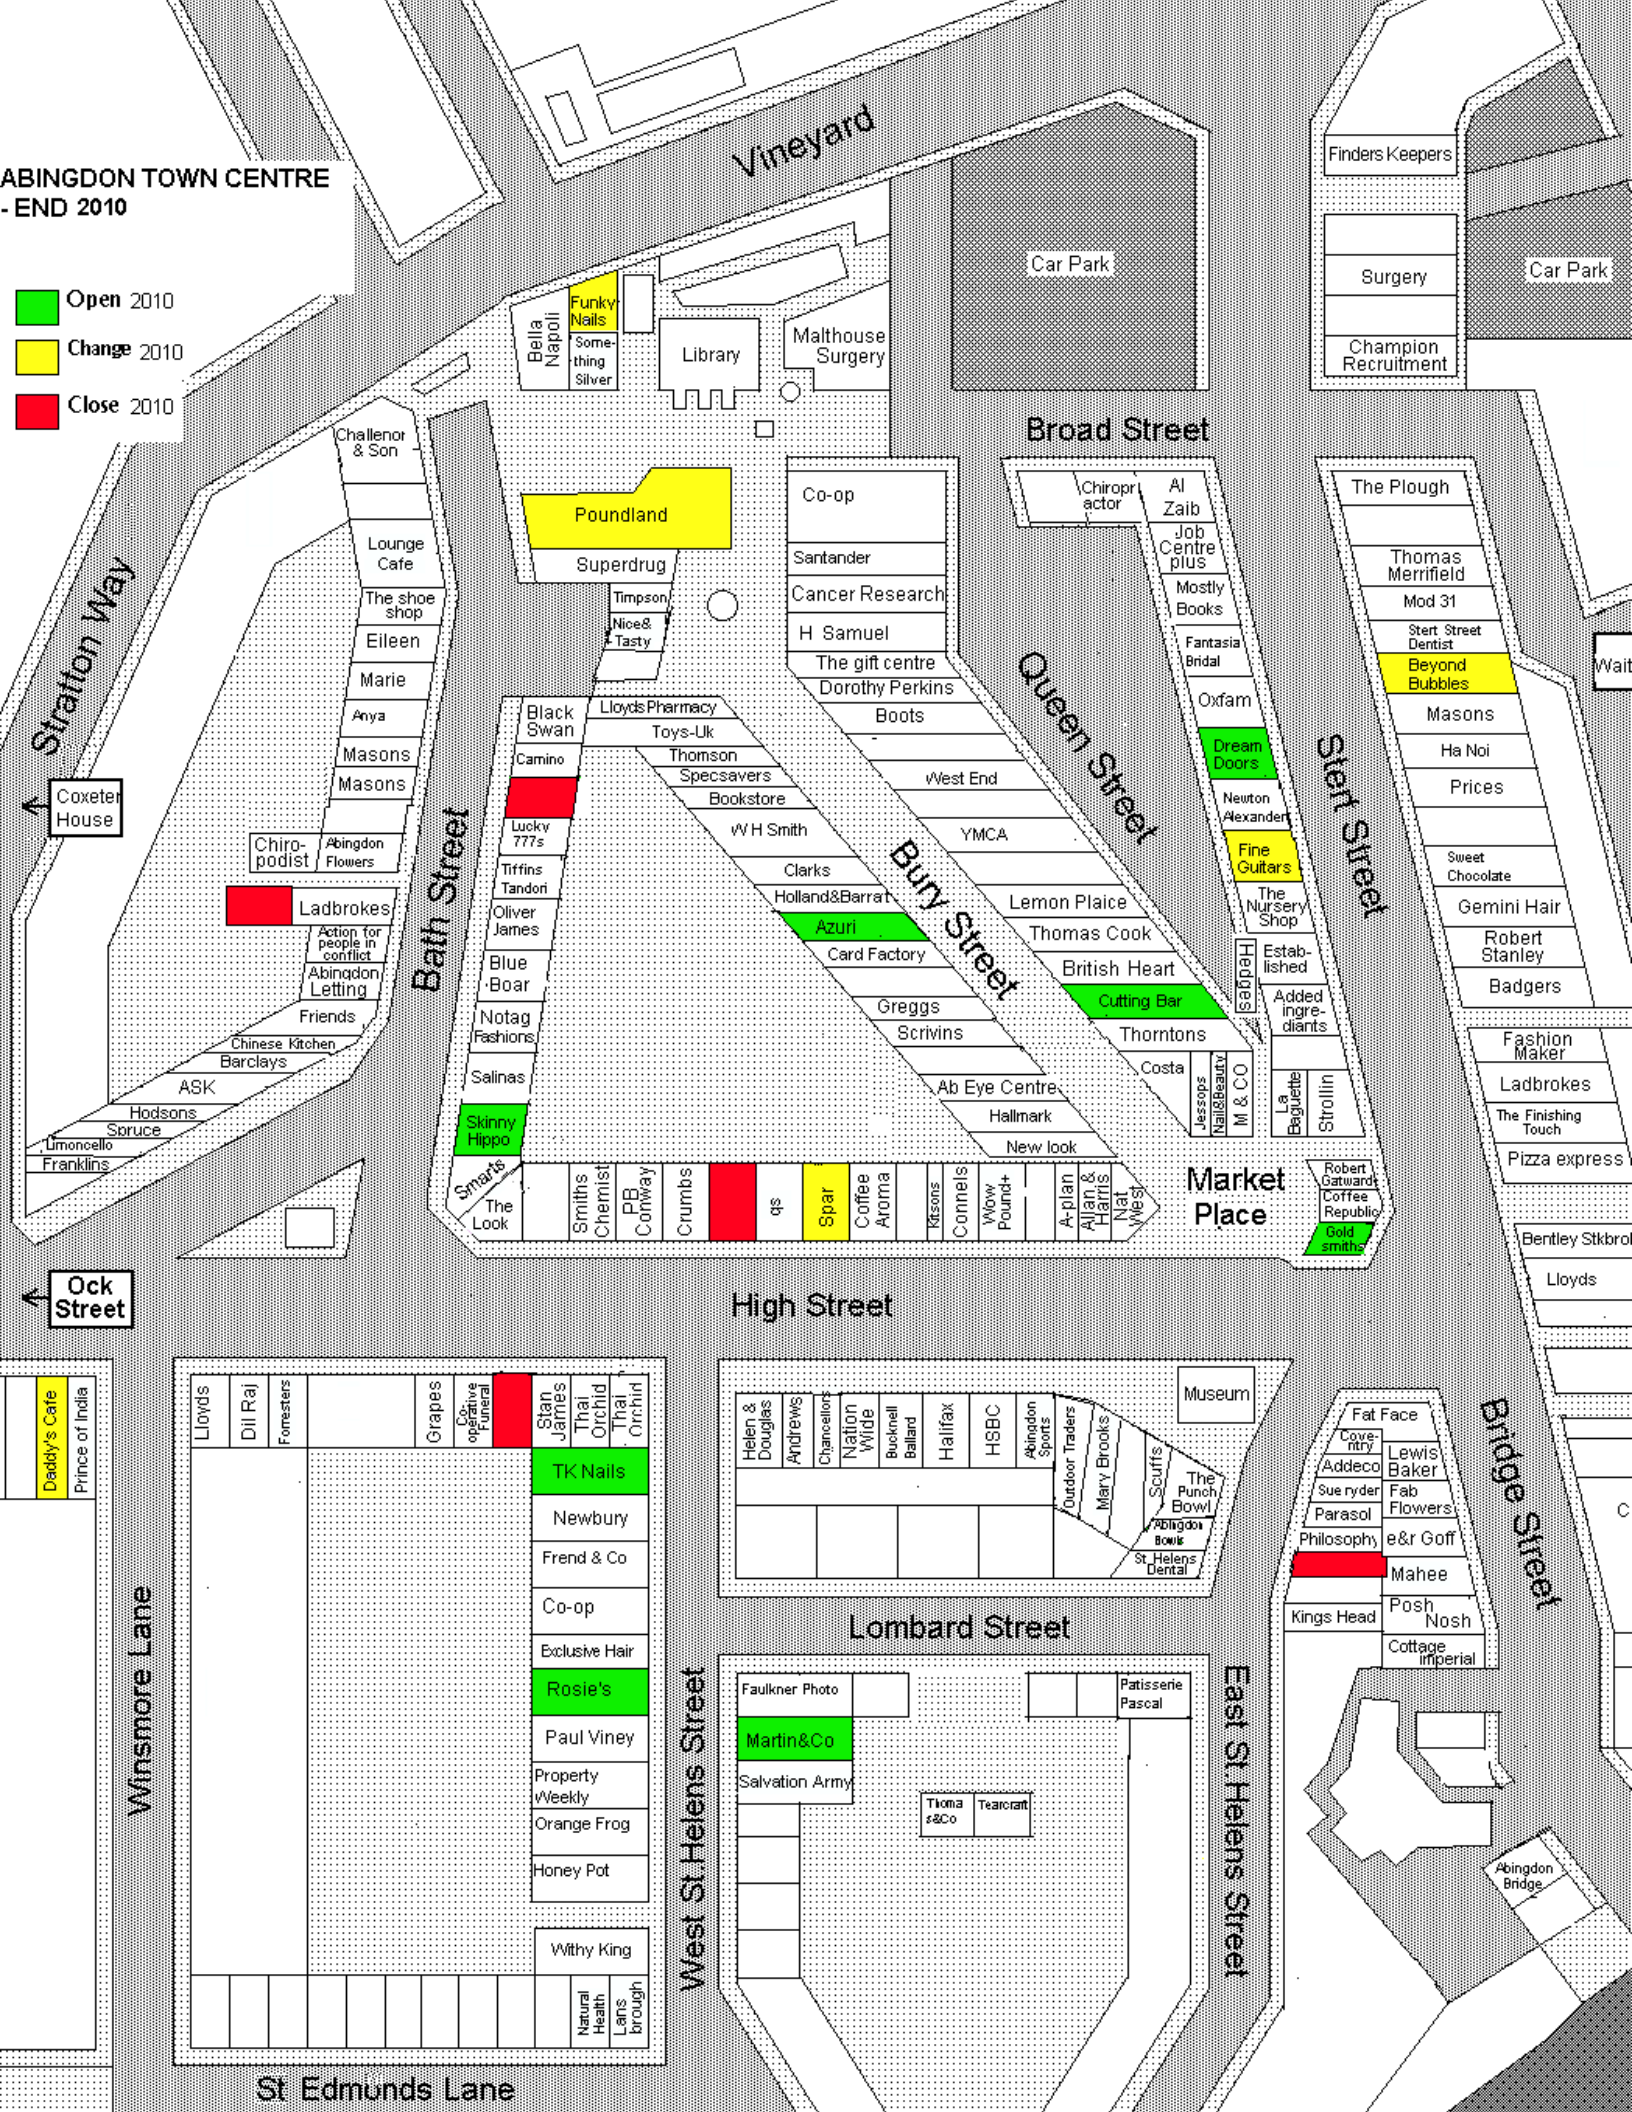

**ABINGDON TOWN CENTRE
- END 2010**

- Open 2010
- Change 2010
- Close 2010

Stratton Way

Ock Street

Winsmore Lane

St Edmunds Lane

Vineyard

Broad Street

Queen Street

Bury Street

Bath Street

High Street

Lombard Street

West St Helens Street

East St Helens Street

Bridge Street

Finders Keepers
Surgery
Champion Recruitment

The Plough
Thomas Merrifield
Mod 31
Stern Street Dentist
Beyond Bubbles
Masons
Ha Noi
Prices
Sweet Chocolate
Gemini Hair
Robert Stanley
Badgers

Fashion Maker
Ladbrokes
The Finishing Touch
Pizza express
Bentley Stkbro
Lloyds